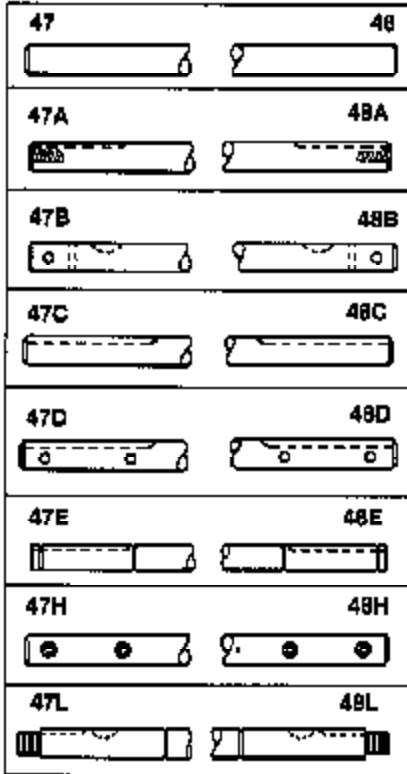

JOIST

SICHER IST DAS:
DAS ORIGINAL

Ref #	Part Number	Qty	Description
13	778067		Gear, Bevel (16 teeth)
14	778068		Gear, Pinion (16 teeth)
17	786040		Pin, Drive
26	792018		Ring, Retaining
31	780001		Washer (3/4" ID x 1-1/2" OD x 1/16" t hick)
31A	780096		Washer, Thrust
47E	774318		Axle (7-5/8" long)
48E	774326		Axle (9-7/16" long)
82	786043		Sprocket. No Teeth 54. O.D. 8.823
82	786051		Sprocket. No Teeth 60. O.D. 9.841
82	786070		Sprocket. No Teeth 48. O.D. 7.920
82	786041A		Sprocket. No Teeth 45. O.D. 7.389
82	786042	100-179	Sprocket. No Teeth 40. O.D. 6.650
90	788067B	Peerless	Grease (32 oz. bottle Bentonite greas e)
101	774344		Differential Carrier Hsg (Incl. 137)
102	774345		Differential Carrier Hsg (Incl. 139)
103	792041		Screw, 5/16-18 x 3-3/4"
104A	792061		Washer, Flat, 5/16"
104	792042		Nut, Lock, 5/16-18 (Use as required)
137	780077		Bushing (3/4" ID x 1-1/16" OD x 2-1/1 6" long)
139	780077		Bushing (3/4 ID x 1-1/16" OD x 2-1/16 " long)