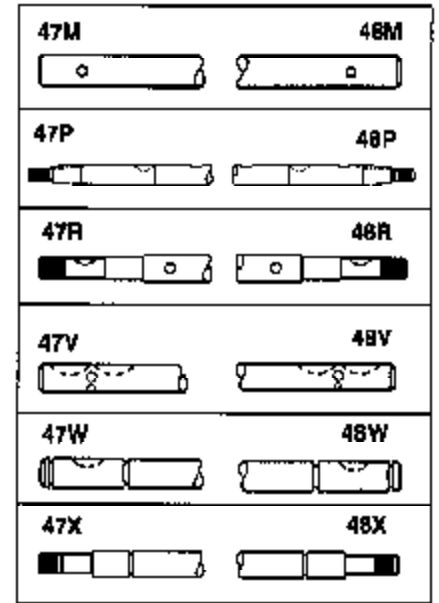

JOIST

SICHER IST DAS:
DAS ORIGINAL

Ref #	Part Number	Qty	Description
13	778067		Gear, Bevel (16 teeth)
14	778068		Gear, Pinion (16 teeth)
17	786040		Pin, Drive
26	792018		Ring, Retaining
31	780001		Washer (3/4" ID x 1-1/2" OD x 1/16" t hick)
31A	780096		Washer, Thrust
47E	774318		Axle (7-5/8" long)
48E	774326		Axle (9-7/16" long)
82	786043		Sprocket. No Teeth 54. O.D. 8.823
82	786051		Sprocket. No Teeth 60. O.D. 9.841
82	786070		Sprocket. No Teeth 48. O.D. 7.920
82	786041A		Sprocket. No Teeth 45. O.D. 7.389
82	786042	100-179	Sprocket. No Teeth 40. O.D. 6.650
90	788067B	Peerless	Grease (32 oz. bottle Bentonite greas e)
101	774344		Differential Carrier Hsg (Incl. 137)
102	774345		Differential Carrier Hsg (Incl. 139)
103	792041		Screw, 5/16-18 x 3-3/4"
104A	792061		Washer, Flat, 5/16"
104	792042		Nut, Lock, 5/16-18 (Use as required)
137	780077		Bushing (3/4" ID x 1-1/16" OD x 2-1/1 6" long)
139	780077		Bushing (3/4 ID x 1-1/16" OD x 2-1/16 " long)