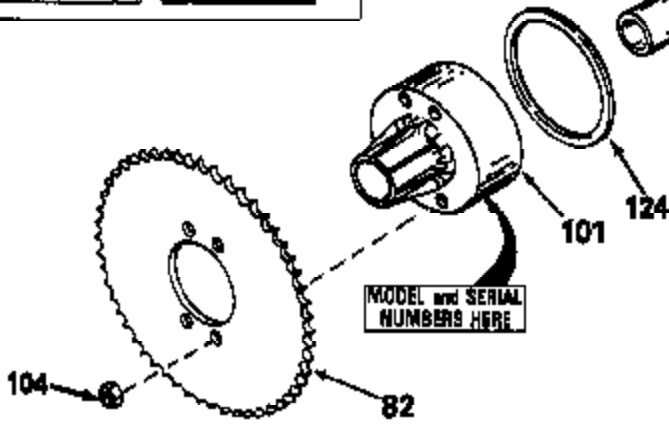

JOIST

SICHER IST DAS:
DAS ORIGINAL

Ref #	Part Number	Qty	Description
13	778067		Gear, Bevel (16 teeth)
14	778068		Gear, Pinion (16 teeth)
17	786040		Pin, Drive
26	792018		Ring, Retaining
31	780001		Washer (3/4" ID x 1-1/2" OD x 1/16" t hick)
31A	780096		Washer, Thrust
47E	774318		Axle (7-5/8" long)
48E	774326		Axle (9-7/16" long)
82	786043		Sprocket. No Teeth 54. O.D. 8.823
82	786051		Sprocket. No Teeth 60. O.D. 9.841
82	786070		Sprocket. No Teeth 48. O.D. 7.920
82	786041A		Sprocket. No Teeth 45. O.D. 7.389
82	786042	100-179	Sprocket. No Teeth 40. O.D. 6.650
90	788067B	Peerless	Grease (32 oz. bottle Bentonite greas e)
101	774344		Differential Carrier Hsg (Incl. 137)
102	774345		Differential Carrier Hsg (Incl. 139)
103	792041		Screw, 5/16-18 x 3-3/4"
104A	792061		Washer, Flat, 5/16"
104	792042		Nut, Lock, 5/16-18 (Use as required)
137	780077		Bushing (3/4" ID x 1-1/16" OD x 2-1/1 6" long)
139	780077		Bushing (3/4 ID x 1-1/16" OD x 2-1/16 " long)