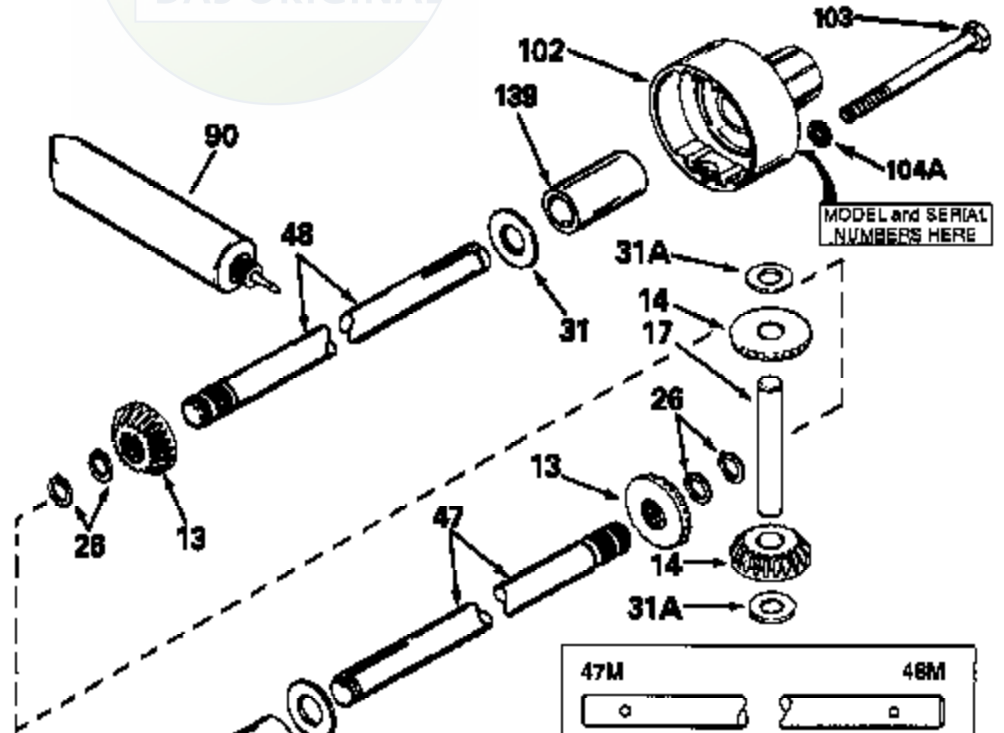

JOIST

SICHER IST DAS:
DAS ORIGINAL

Ref #	Part Number	Qty	Description
13	778067		Gear, Bevel (16 teeth)
14	778068		Gear, Pinion (16 teeth)
17	786040		Pin, Drive
26	792018		Ring, Retaining
31	780001		Washer (3/4" ID x 1-1/2" OD x 1/16" t hick)
31A	780096		Washer, Thrust
47E	774318		Axle (7-5/8" long)
48E	774326		Axle (9-7/16" long)
82	786043		Sprocket. No Teeth 54. O.D. 8.823
82	786051		Sprocket. No Teeth 60. O.D. 9.841
82	786070		Sprocket. No Teeth 48. O.D. 7.920
82	786041A		Sprocket. No Teeth 45. O.D. 7.389
82	786042	100-179	Sprocket. No Teeth 40. O.D. 6.650
90	788067B	Peerless	Grease (32 oz. bottle Bentonite greas e)
101	774344		Differential Carrier Hsg (Incl. 137)
102	774345		Differential Carrier Hsg (Incl. 139)
103	792041		Screw, 5/16-18 x 3-3/4"
104A	792061		Washer, Flat, 5/16"
104	792042		Nut, Lock, 5/16-18 (Use as required)
137	780077		Bushing (3/4" ID x 1-1/16" OD x 2-1/1 6" long)
139	780077		Bushing (3/4 ID x 1-1/16" OD x 2-1/16 " long)